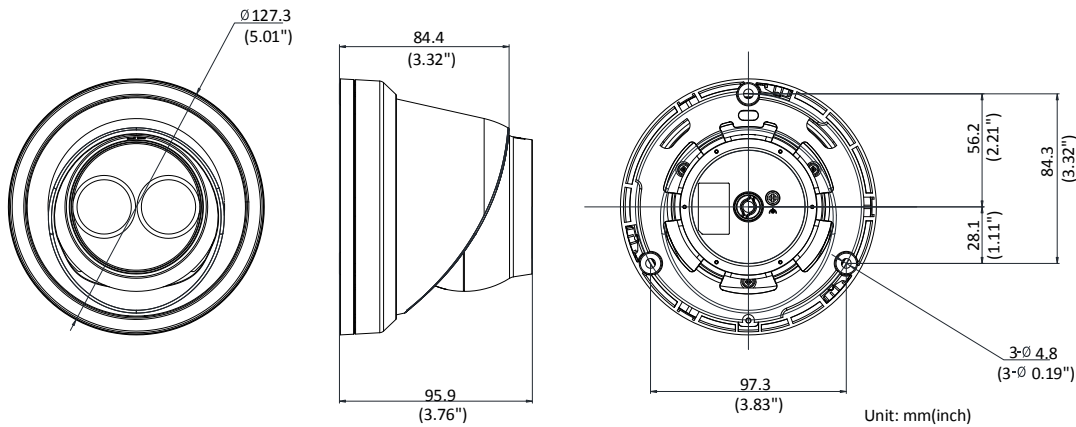

Dimensions

Accessories

Distributed by

Headquarters

No.555 Qianmo Road, Binjiang District,
Hangzhou 310051, China
T +86-571-8807-5998
overseasbusiness@hikvision.com

Hikvision USA
T +1-909-895-0400
sales.usa@hikvision.com

Hikvision Australia
T +61-2-8599-4233
salesau@hikvision.com

Hikvision India
T +91-22-28469900
sales@pramahikvision.com

Hikvision Canada
T +1-866-200-6690
sales.canada@hikvision.com

Hikvision Thailand
T +662-275-9949
sales.thailand@hikvision.com

Hikvision Europe
T +31-23-5542770
sales.eu@hikvision.com

Hikvision Italy
T +39-0438-6902
info.it@hikvision.com

Hikvision Brazil
T +55 11 3318-0050
Latam.support@hikvision.com

Hikvision Turkey
T +90 (216)521 7070- 7074
sales.tr@hikvision.com

Hikvision Malaysia
T +601-7652-2413
sales.my@hikvision.com

Hikvision UK & Ireland
T +01628-902140
sales.uk@hikvision.com

Hikvision South Africa
Tel: +27 (10) 0351172
sale.africa@hikvision.com

Hikvision France
T +33(0)1-85-330-450
info.fr@hikvision.com

Hikvision Kazakhstan
T +7-727-9730667
nikia.panfilov@hikvision.ru

Hikvision Vietnam
T +84-974270888
sales.vt@hikvision.com

Hikvision UAE
T +971-4-4432090
salesme@hikvision.com

Hikvision Singapore
T +65-6684-4718
sg@hikvision.com

Hikvision Spain
T +34-91-737-16-55
info.es@hikvision.com

Hikvision Tashkent
T +99-87-1238-9438
uzb@hikvision.ru

Hikvision Hong Kong
T +852-2151-1761
info.hk@hikvision.com

Hikvision Russia
T +7-495-669-67-99
saleru@hikvision.com

Hikvision Korea
T +82-(0)31-731-8817
sales.korea@hikvision.com

Hikvision Poland
T +48-22-460-01-50
info.pl@hikvision.com

Hikvision Indonesia
T +62-21-2933759
Sales.Indonesia@hikvision.com

Hikvision Colombia
sales.colombia@hikvision.com